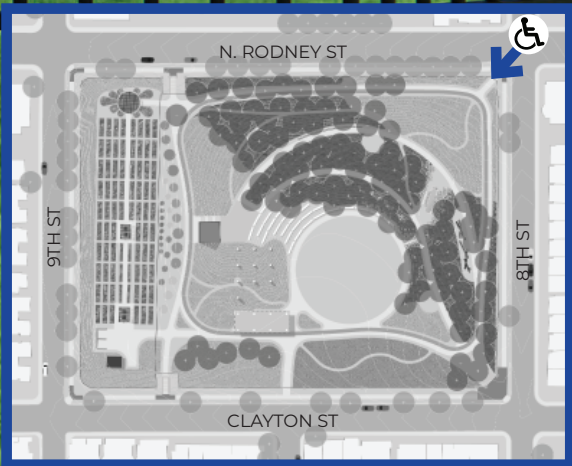

- survey response from 19806, West Side

SLOPE %	
0 - 2	ADA ACCESSIBLE
2 - 5	
5 - 8.333333	
8.333333 - 15	
15 - 25	STEEP SLOPES
25 - 33	
33 - 50	
50.0 +	

PATH SYSTEM

WOODLAND TRAILS
WOOD CHIPS

RUNNING TRACK
PERVIOUS RUBBER
(ADA ACCESSIBLE)

FORAGE FOREST & GARDEN

Entrance at 8th St. & Clayton St.

Entrance at Clayton St. & Howland St.

Entrance at 8th St. & Rodney St.

The Hill

Multi-Use Flexible Pavilion

In The Garden

Sensory Garden

Urban Garden

Small Gathering

Play Along the Path

Champoeg State Park Nature Play Area
Marion County, Oregon, 2016

Hill Slide

Pasquinel's Landing Park
Denver, CO, 2017

Log Scramble