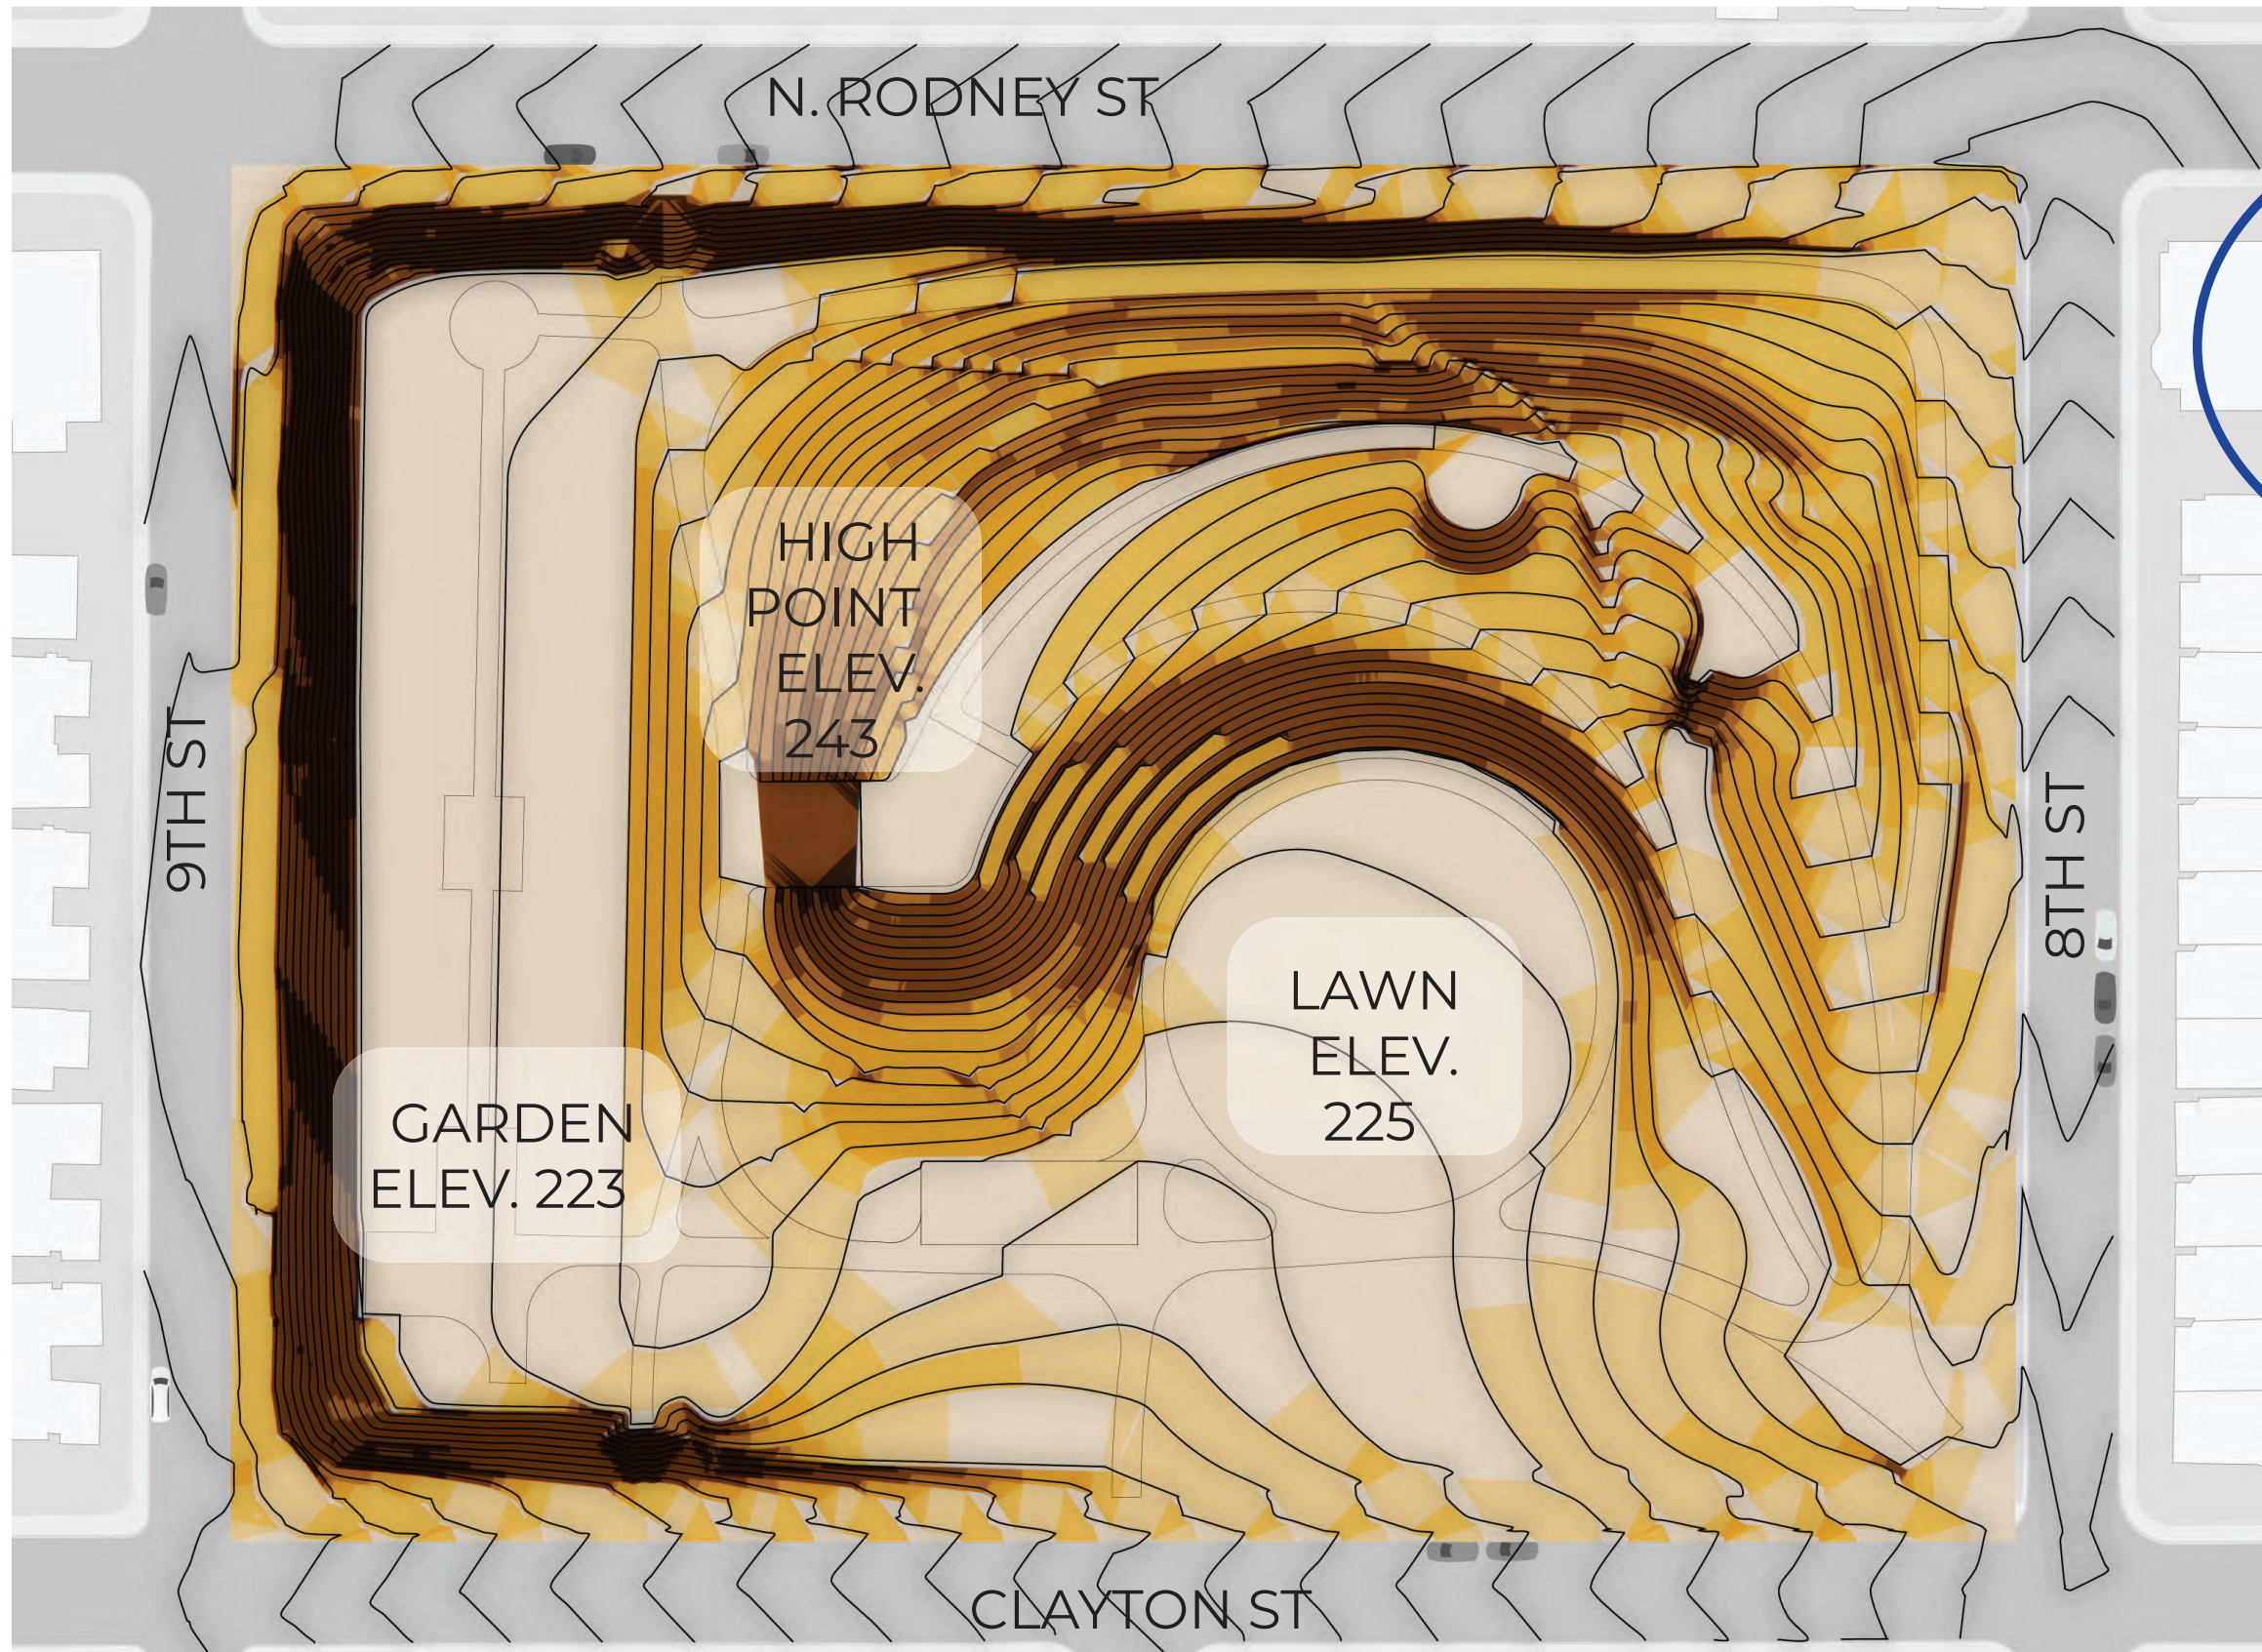

TOPOGRAPHY

*“The sense of being **above the streets and sidewalks** contributes to the feeling of **being in nature**. The vista view is important to maintain and, I think, is unique in the City of Wilmington.”*

- survey response from 19806, West Side

SLOPE %	
0 - 2	ADA ACCESSIBLE
2 - 5	
5 - 8.333333	
8.333333 - 15	
15 - 25	STEEP SLOPES
25 - 33	
33 - 50	
50.0 +