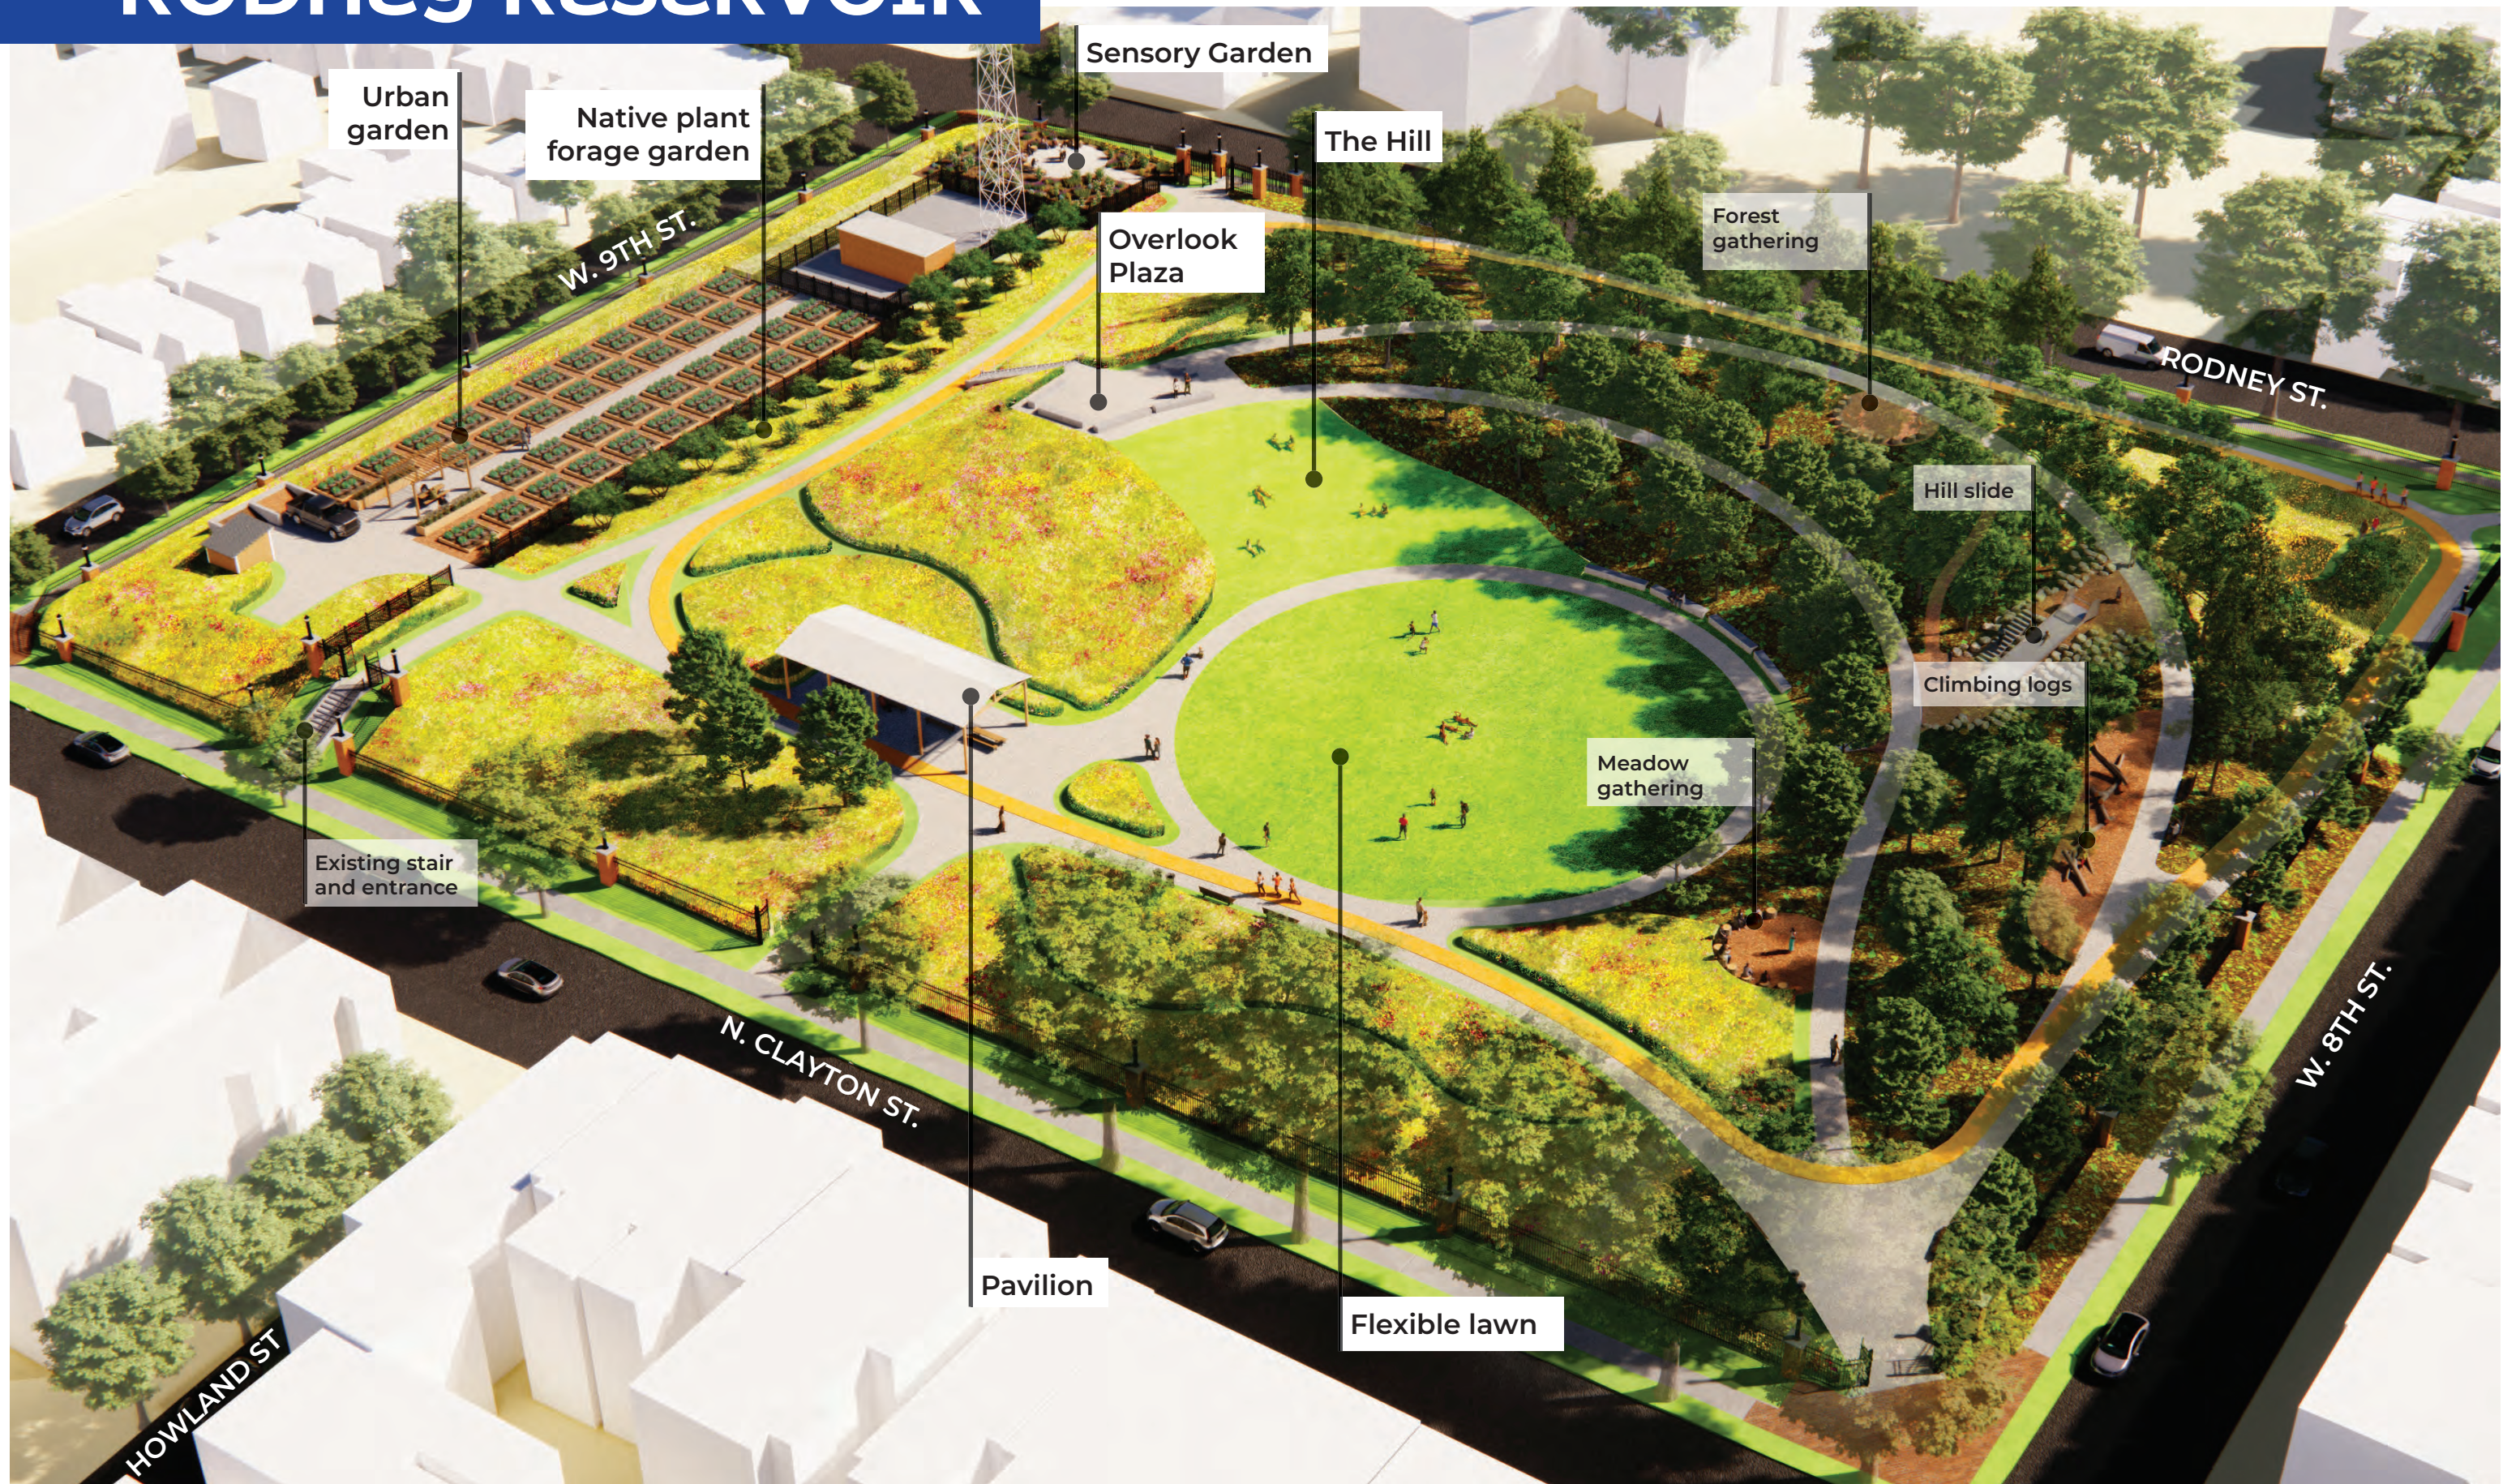

RODNEY RESERVOIR