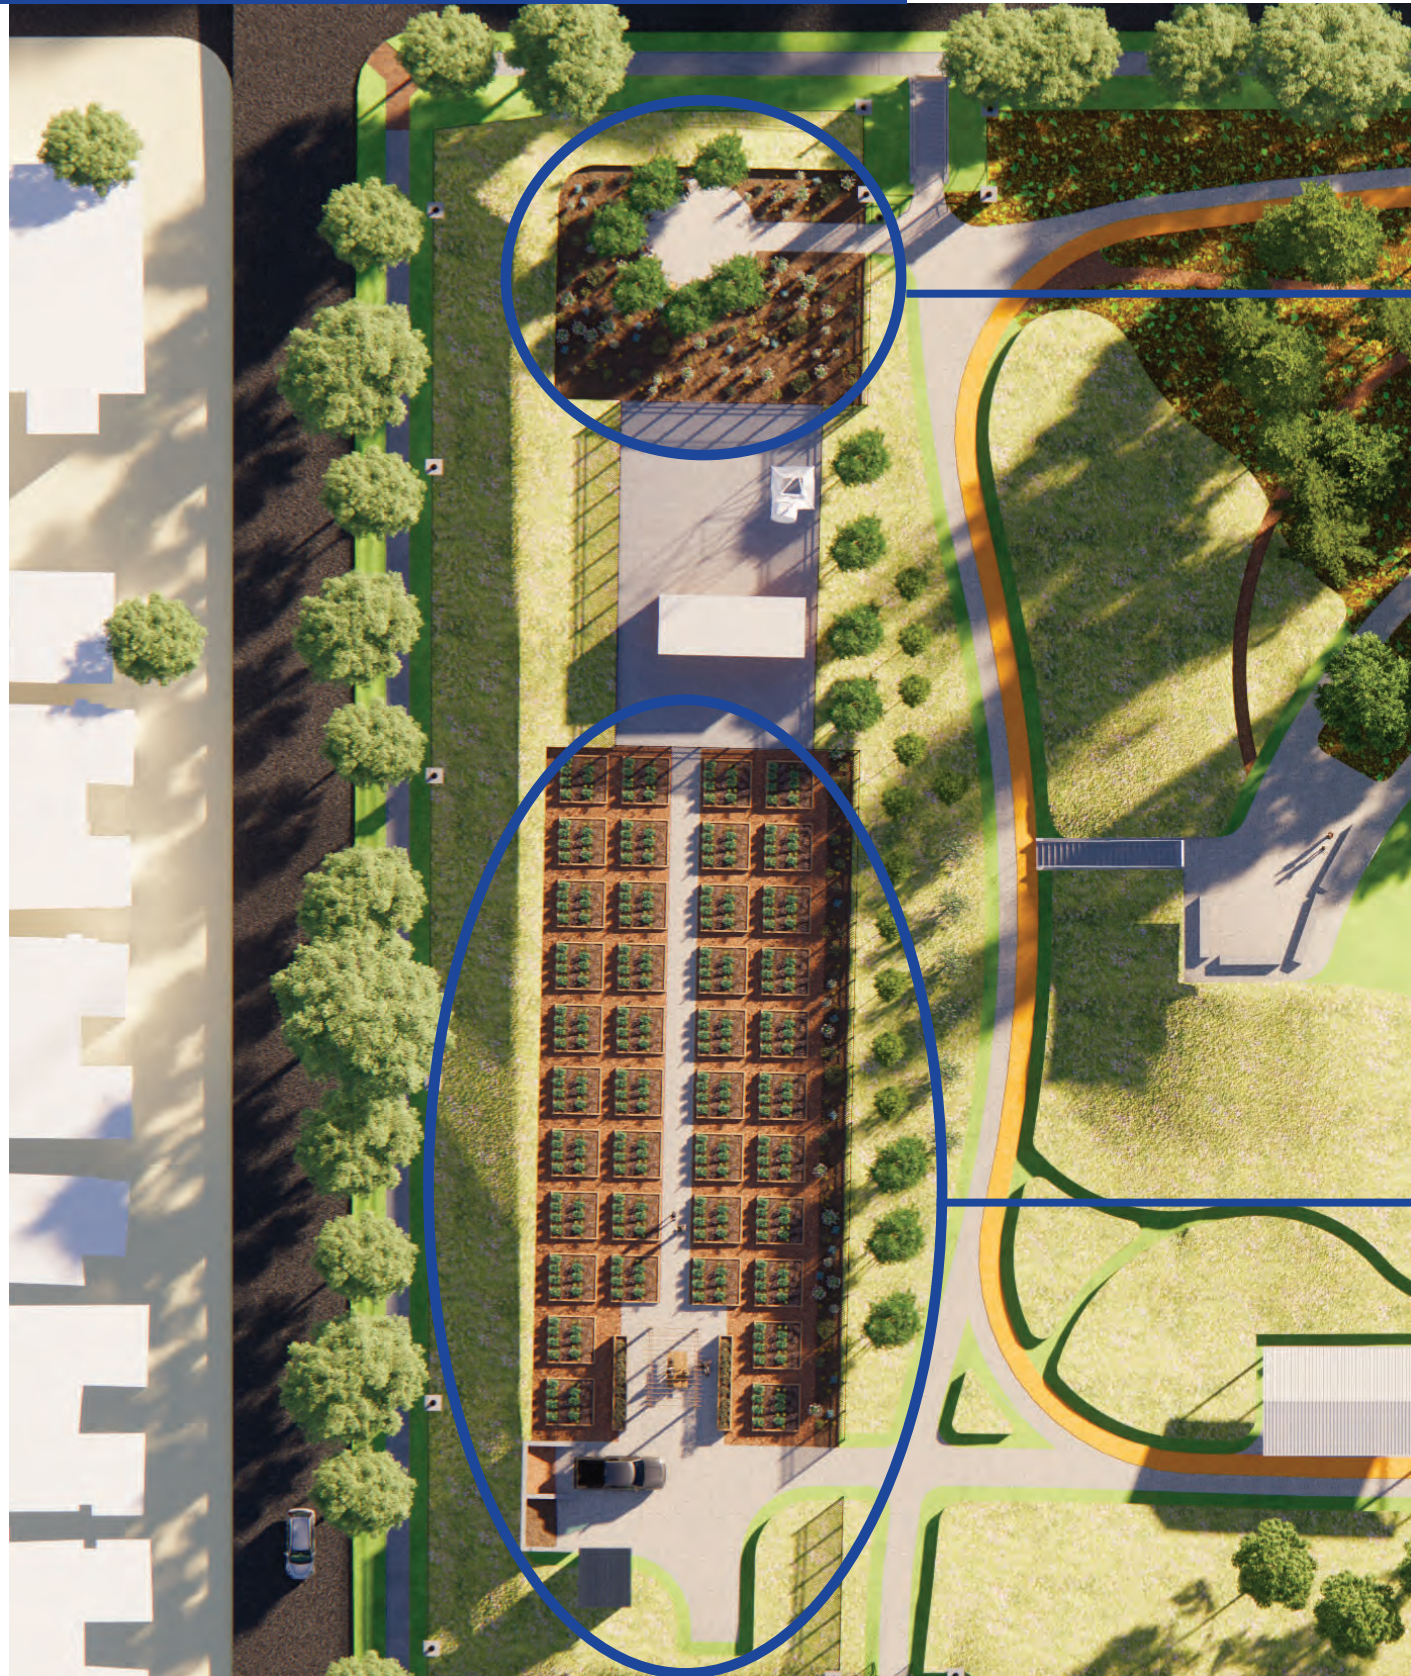

- survey response from 19806, West Side

SLOPE %	
0 - 2	ADA ACCESSIBLE
2 - 5	
5 - 8.333333	
8.333333 - 15	
15 - 25	STEEP SLOPES
25 - 33	
33 - 50	
50.0 +	

PATH SYSTEM

WOODLAND TRAILS
WOOD CHIPS

RUNNING TRACK
PERVIOUS RUBBER
(ADA ACCESSIBLE)

FORAGE FOREST & GARDEN

Entrance at 8th St. & Clayton St.

Entrance at Clayton St. & Howland St.

Entrance at 8th St. & Rodney St.

The Hill

Multi-Use Flexible Pavilion

In The Garden

Sensory Garden

Urban Garden

Small Gathering

Play Along the Path

Champoeg State Park Nature Play Area
Marion County, Oregon, 2016

Hill Slide

Pasquinel's Landing Park
Denver, CO, 2017

Log Scramble