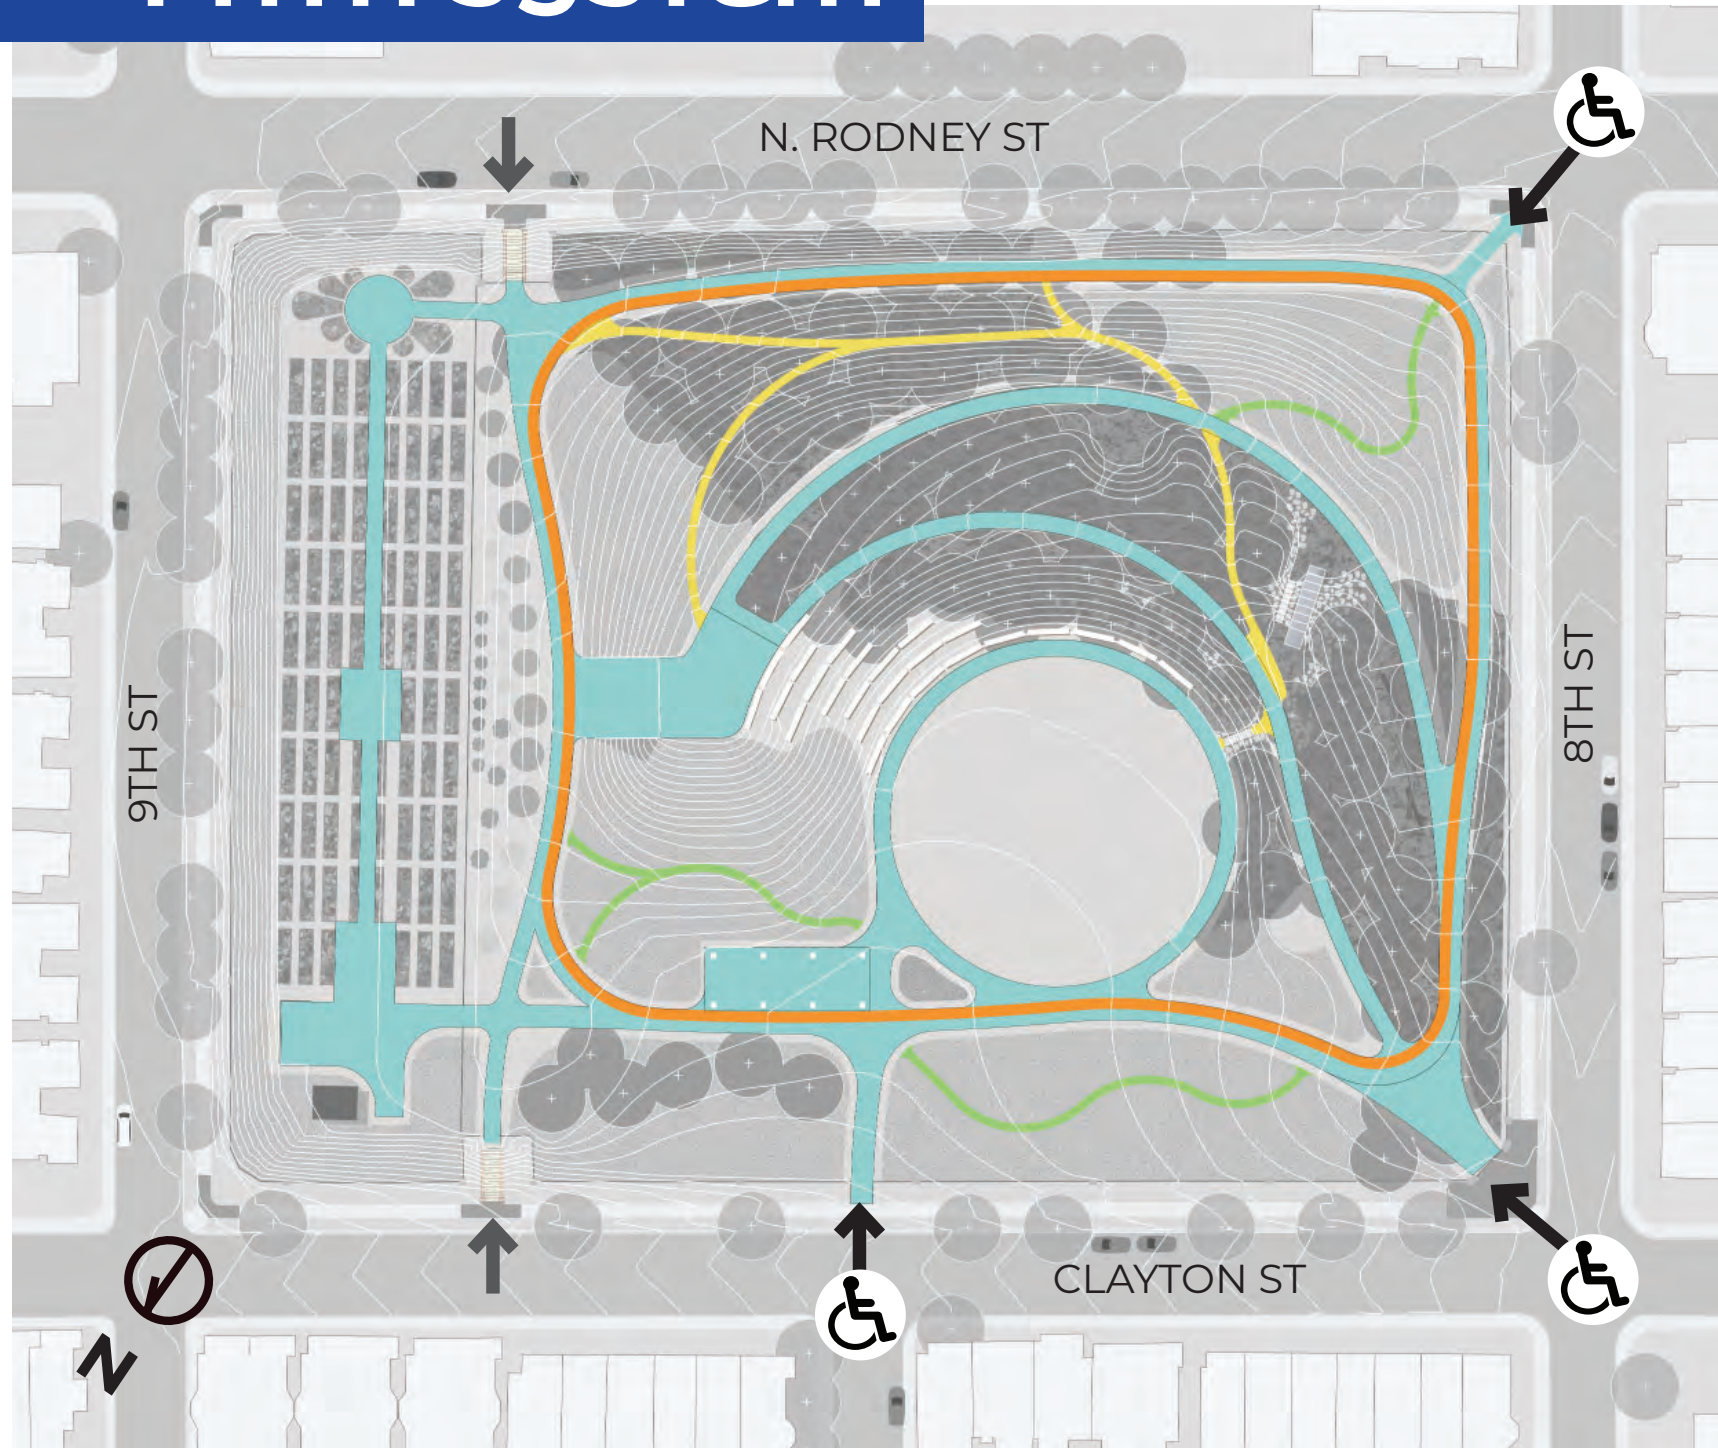

TOPOGRAPHY

*“The sense of being **above the streets and sidewalks** contributes to the feeling of **being in nature**. The vista view is important to maintain and, I think, is unique in the City of Wilmington.”*

- survey response from 19806, West Side

SLOPE %	
0 - 2	ADA ACCESSIBLE
2 - 5	
5 - 8.333333	
8.333333 - 15	
15 - 25	STEEP SLOPES
25 - 33	
33 - 50	
50.0 +	

PATH SYSTEM

WOODLAND TRAILS
WOOD CHIPS

RUNNING TRACK
PERVIOUS RUBBER
(ADA ACCESSIBLE)

FORAGE FOREST & GARDEN

Entrance at 8th St. & Clayton St.

Entrance at Clayton St. & Howland St.

Entrance at 8th St. & Rodney St.

The Hill

Multi-Use Flexible Pavilion

In The Garden

Sensory Garden