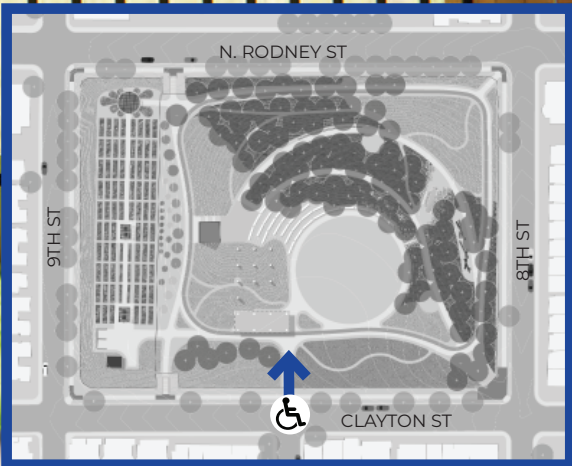

- survey response from 19806, West Side

SLOPE %	
0 - 2	ADA ACCESSIBLE
2 - 5	
5 - 8.333333	
8.333333 - 15	
15 - 25	STEEP SLOPES
25 - 33	
33 - 50	
50.0 +	

PATH SYSTEM

WOODLAND TRAILS
WOOD CHIPS

RUNNING TRACK
PERVIOUS RUBBER
(ADA ACCESSIBLE)

MAIN PATH
POROUS PAVEMENT
(ADA ACCESSIBLE)

MEADOW PATHS
MOWED MEADOW

ECOLOGY

POLLINATOR MEADOW

SUCCESSIONAL FOREST

TULIP POPLAR & OAK FOREST

SWEETGUM & LOBLOLLY FOREST

RAIN GARDEN

FORAGE FOREST & GARDEN

Entrance at 8th St. & Clayton St.

Entrance at Clayton St. & Howland St.

Entrance at 8th St. & Rodney St.

The Hill

Multi-Use Flexible Pavilion

In The Garden

Sensory Garden

Urban Garden

Small Gathering

Play Along the Path

Champoeg State Park Nature Play Area
Marion County, Oregon, 2016

Hill Slide

Pasquinel's Landing Park
Denver, CO, 2017

Log Scramble